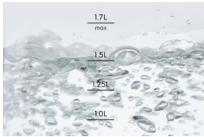

Product Benefits & Features

Power cord is neatly tucked away under the kettle.

Power cord is neatly tucked away under the kettle to keep your kitchen counter clutter-free.

- Removable scale filter
- Auto shutt off and Dry run protection
- Capacity: 1,7 liter
- On/Off switch with integrated pilot lamp
- Rated power - 2400 Watt

1.7L capacity makes up to 12 cups.

1.7L capacity allows you to up to 12 cups at once, which is perfect when you have friends over.

Product Specification

Color	White
Jug	Plastic
Heating up time	192
Overheating protection	Yes
Jug volume	1.7
Power W	2400
Height (mm)	241
Width (mm)	156
Depth (mm)	233
Dimensions HxWxD in mm	241x156x233
Net Weight	0.83